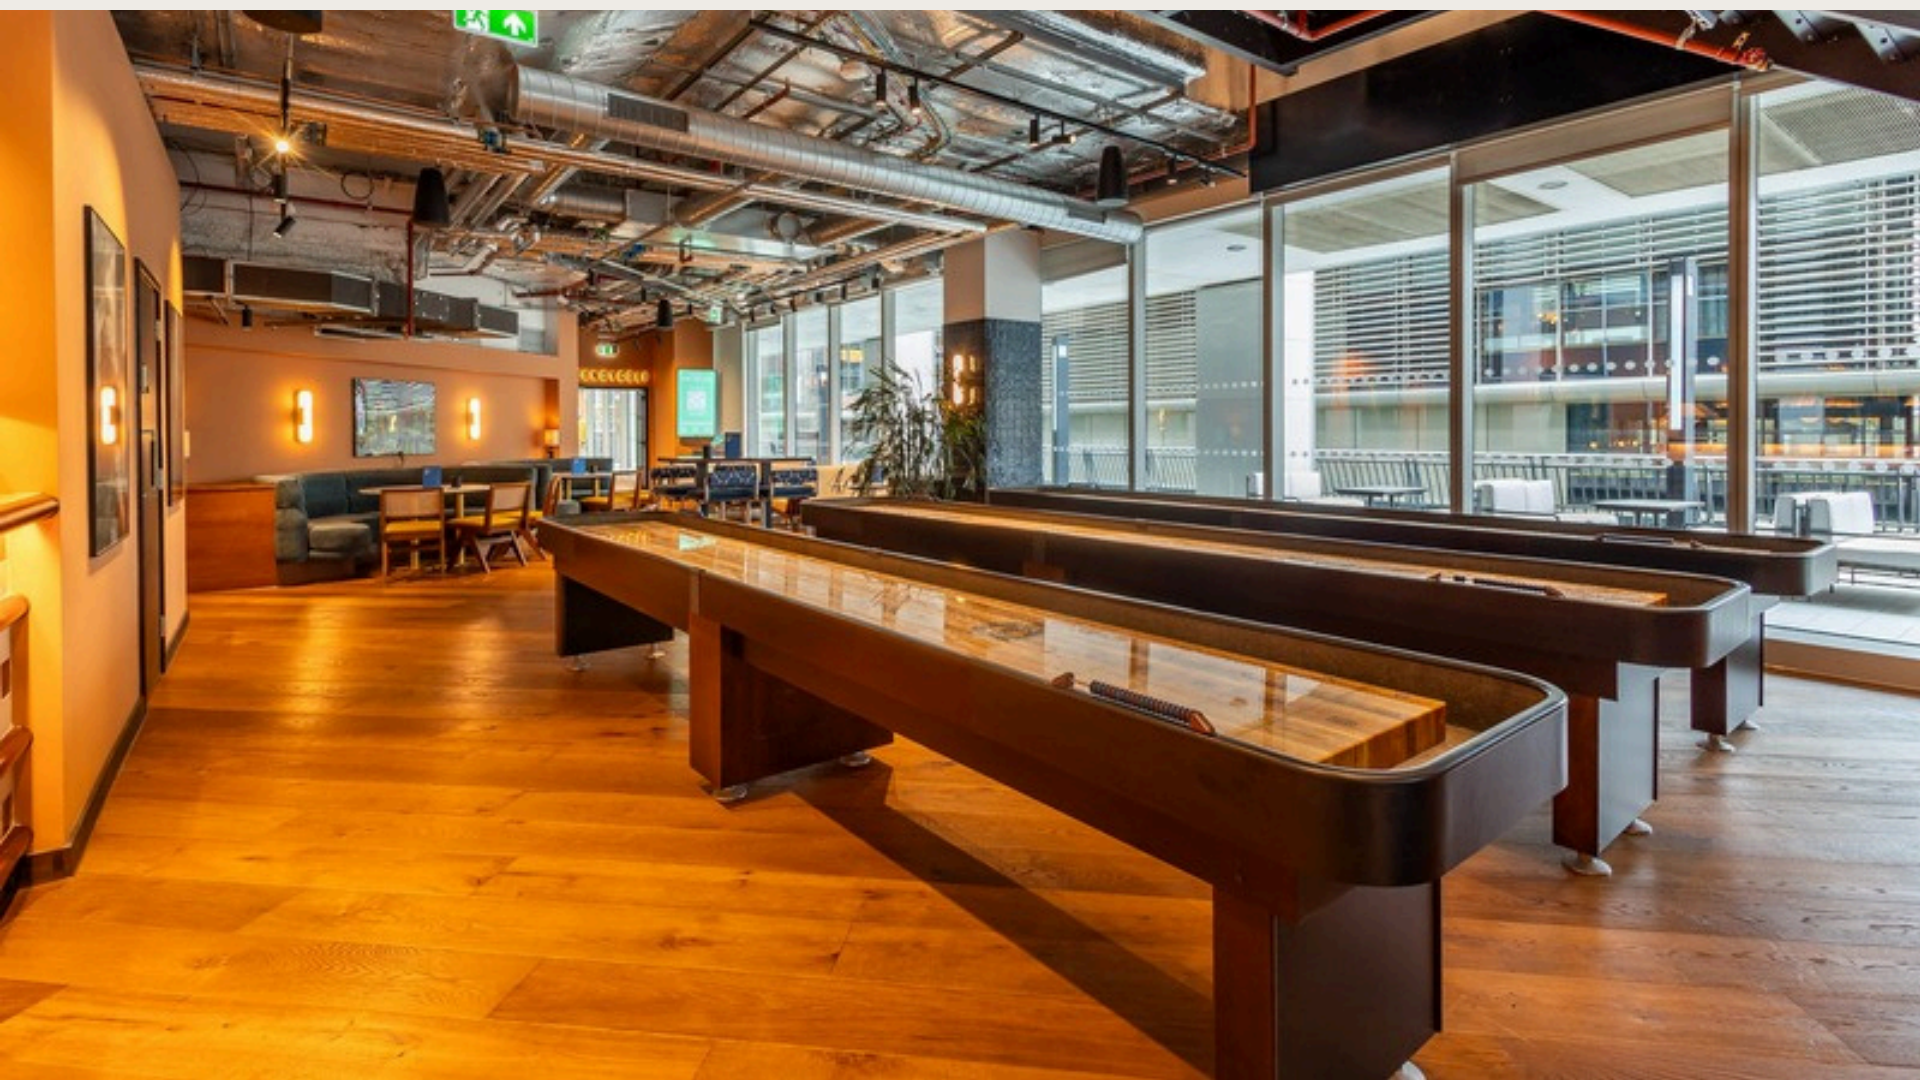

Shuffleboard Area

Our shuffleboard area provides the perfect setting for a lively and social event. With plenty of space to play, enjoy great drinks, and soak up the atmosphere, it's the ultimate spot for some friendly competition.

For those of you looking for either an event with a higher capacity or to mix activities to suit all tastes, our "Shuffle social" area is a great option to entertain your guests.