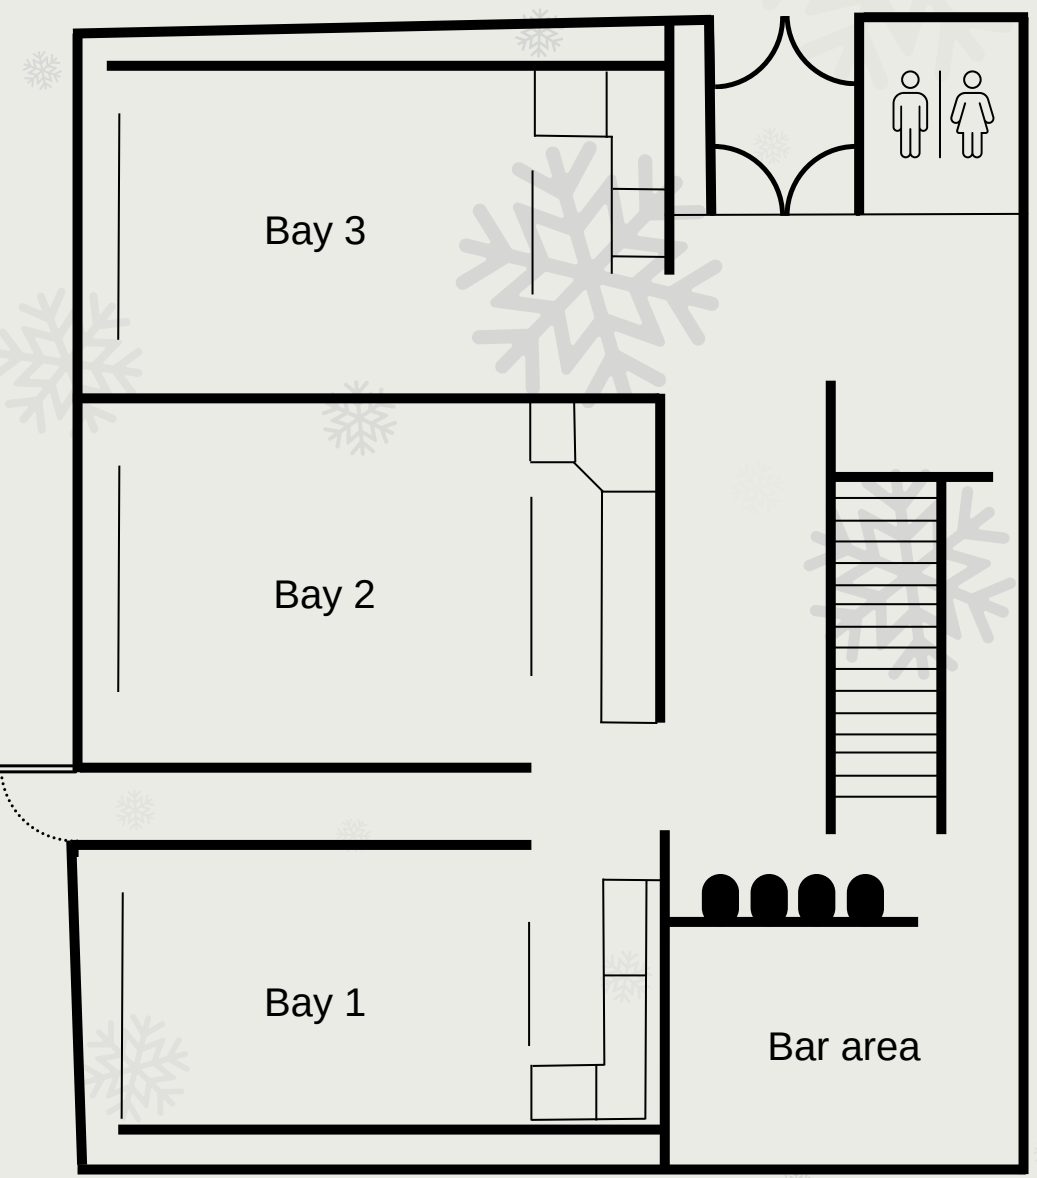

12 Meard St,
London
W1F 0EQ

City

62 Bishopsgate,
London
EC2N 4AW

Square Footage: 8,000 sqft

Soho Floorplan

City Floorplan

Square Footage: 3,300 sqft
Max Capacity: Upstairs 80

Ground Floor

Upper Floor

Lower Floor

A close-up photograph of a Christmas tree. The focus is on a large, shimmering copper-colored ornament with a textured, glittery surface. The ornament is surrounded by dark green pine needles and several warm white lights that are out of focus, creating a bokeh effect. The background is a soft, warm glow, suggesting an indoor setting with other lights.