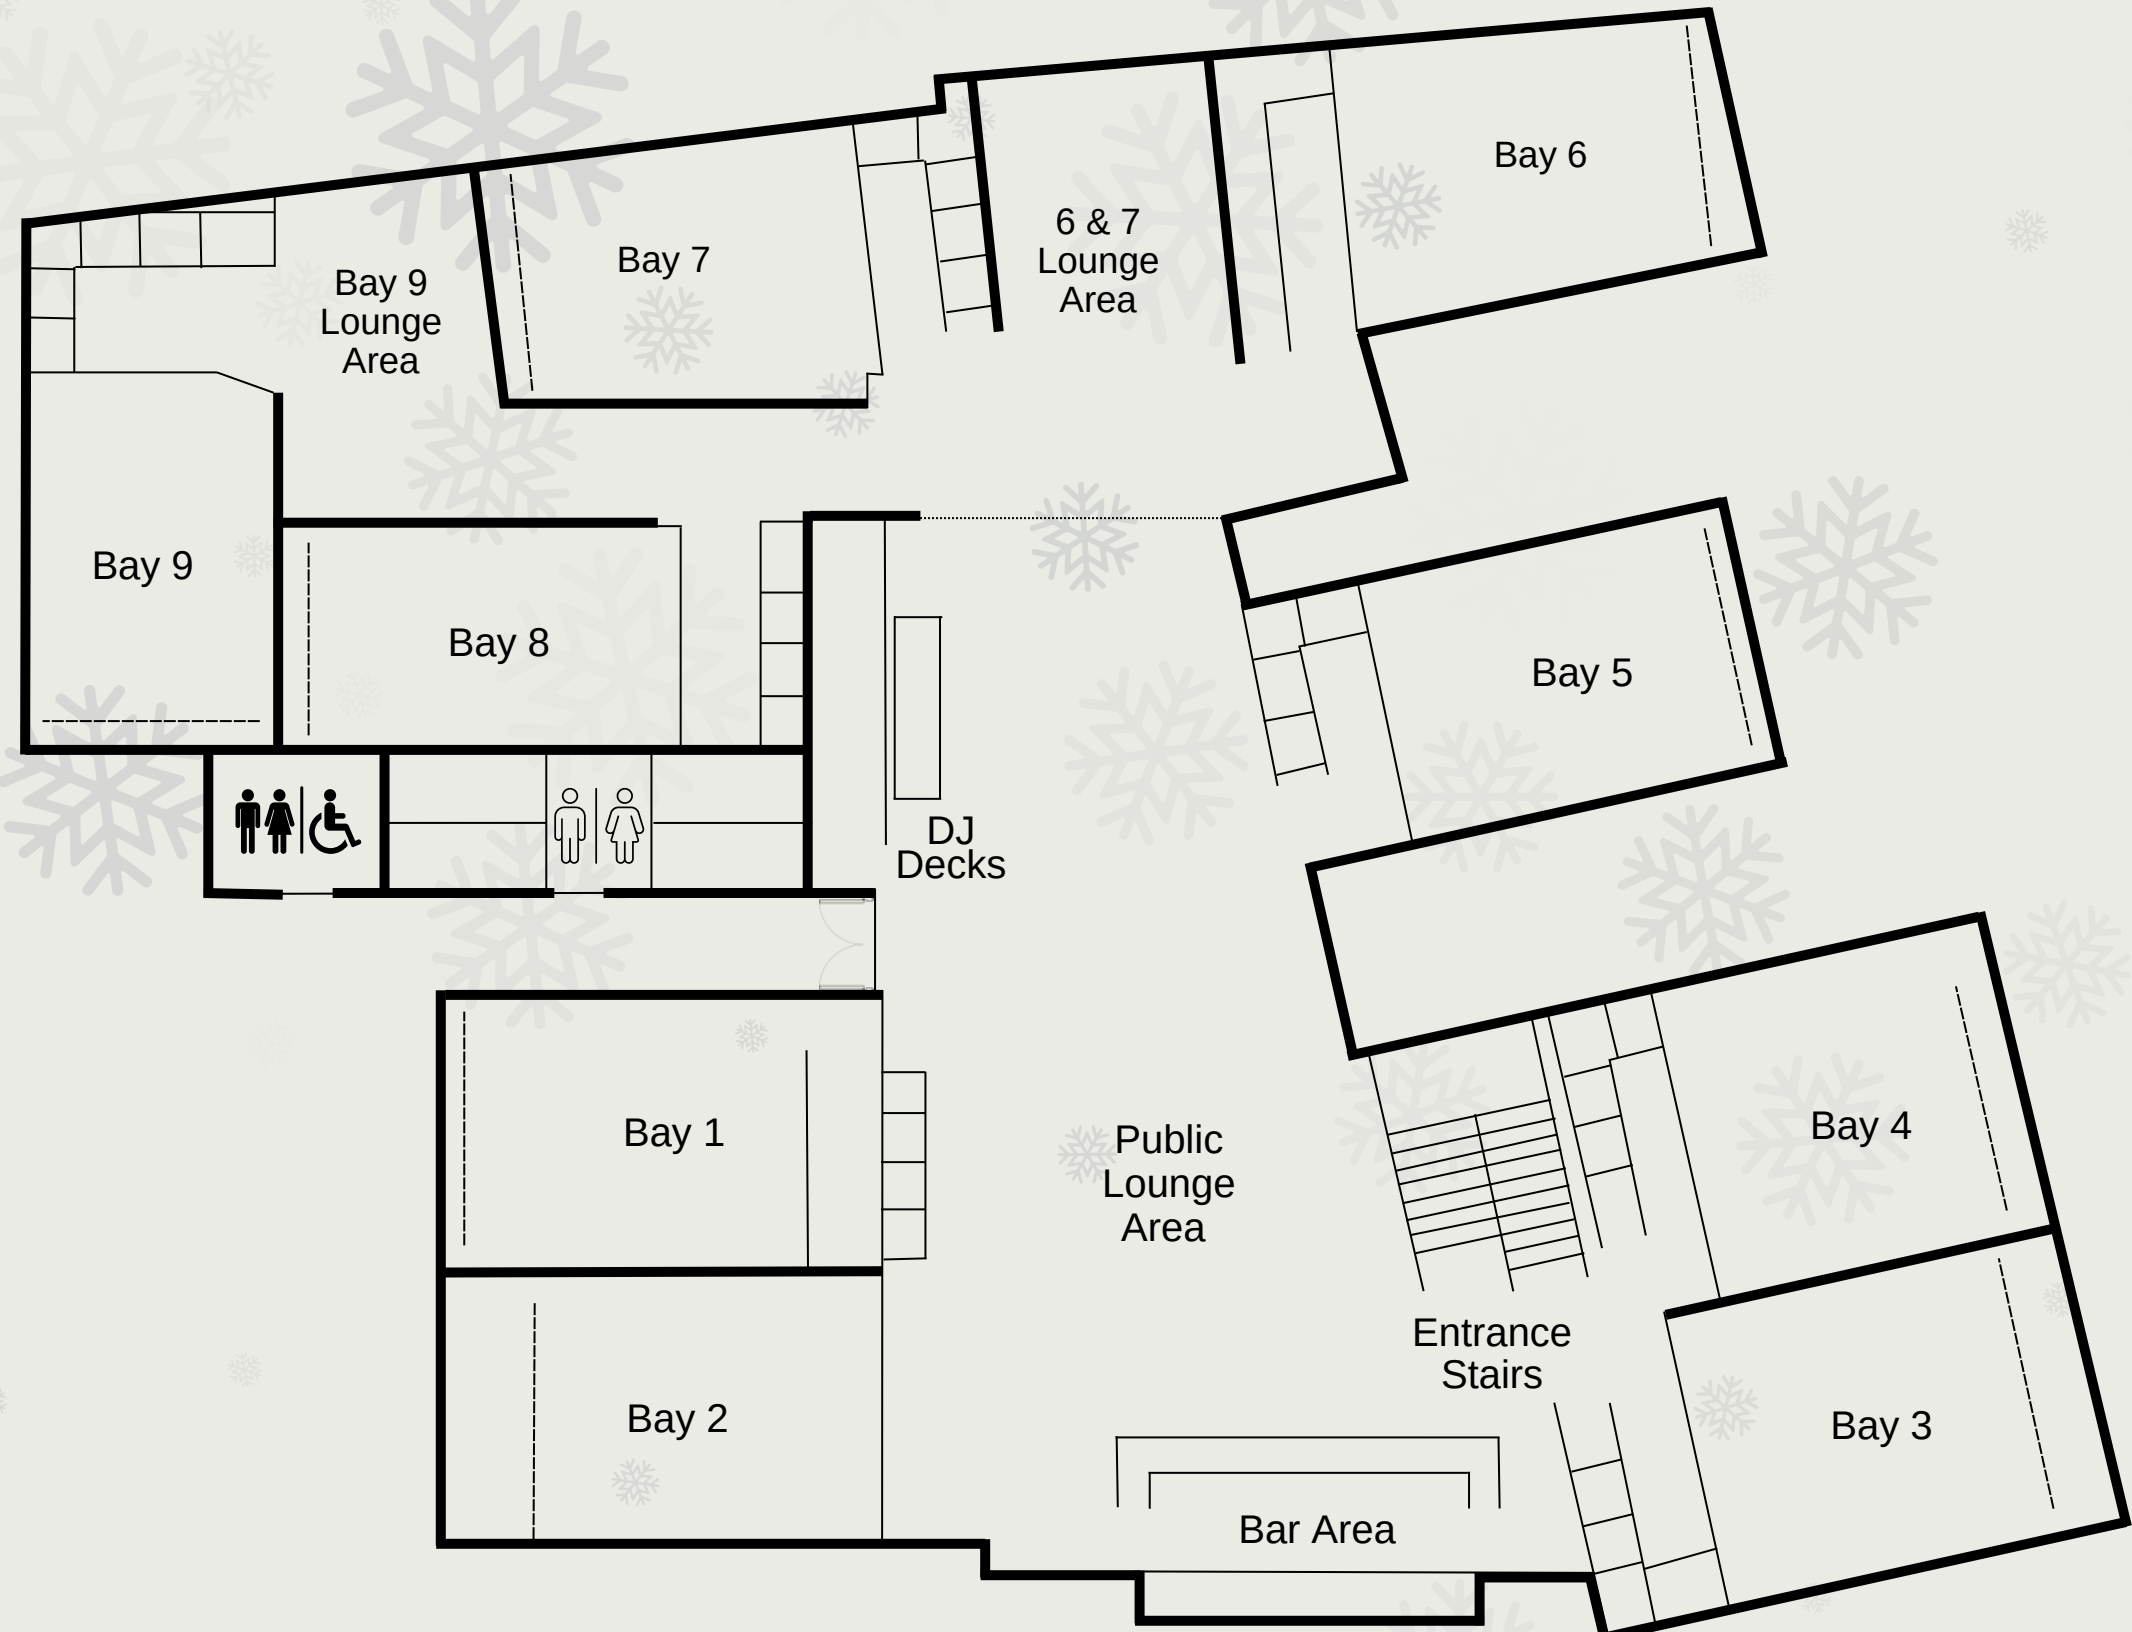

12 Meard St,
London
W1F 0EQ

City

62 Bishopsgate,
London
EC2N 4AW

Square Footage: 8,000 sqft

Soho Floorplan

City Floorplan

Square Footage: 3,300 sqft
Max Capacity: Upstairs 80

Ground Floor