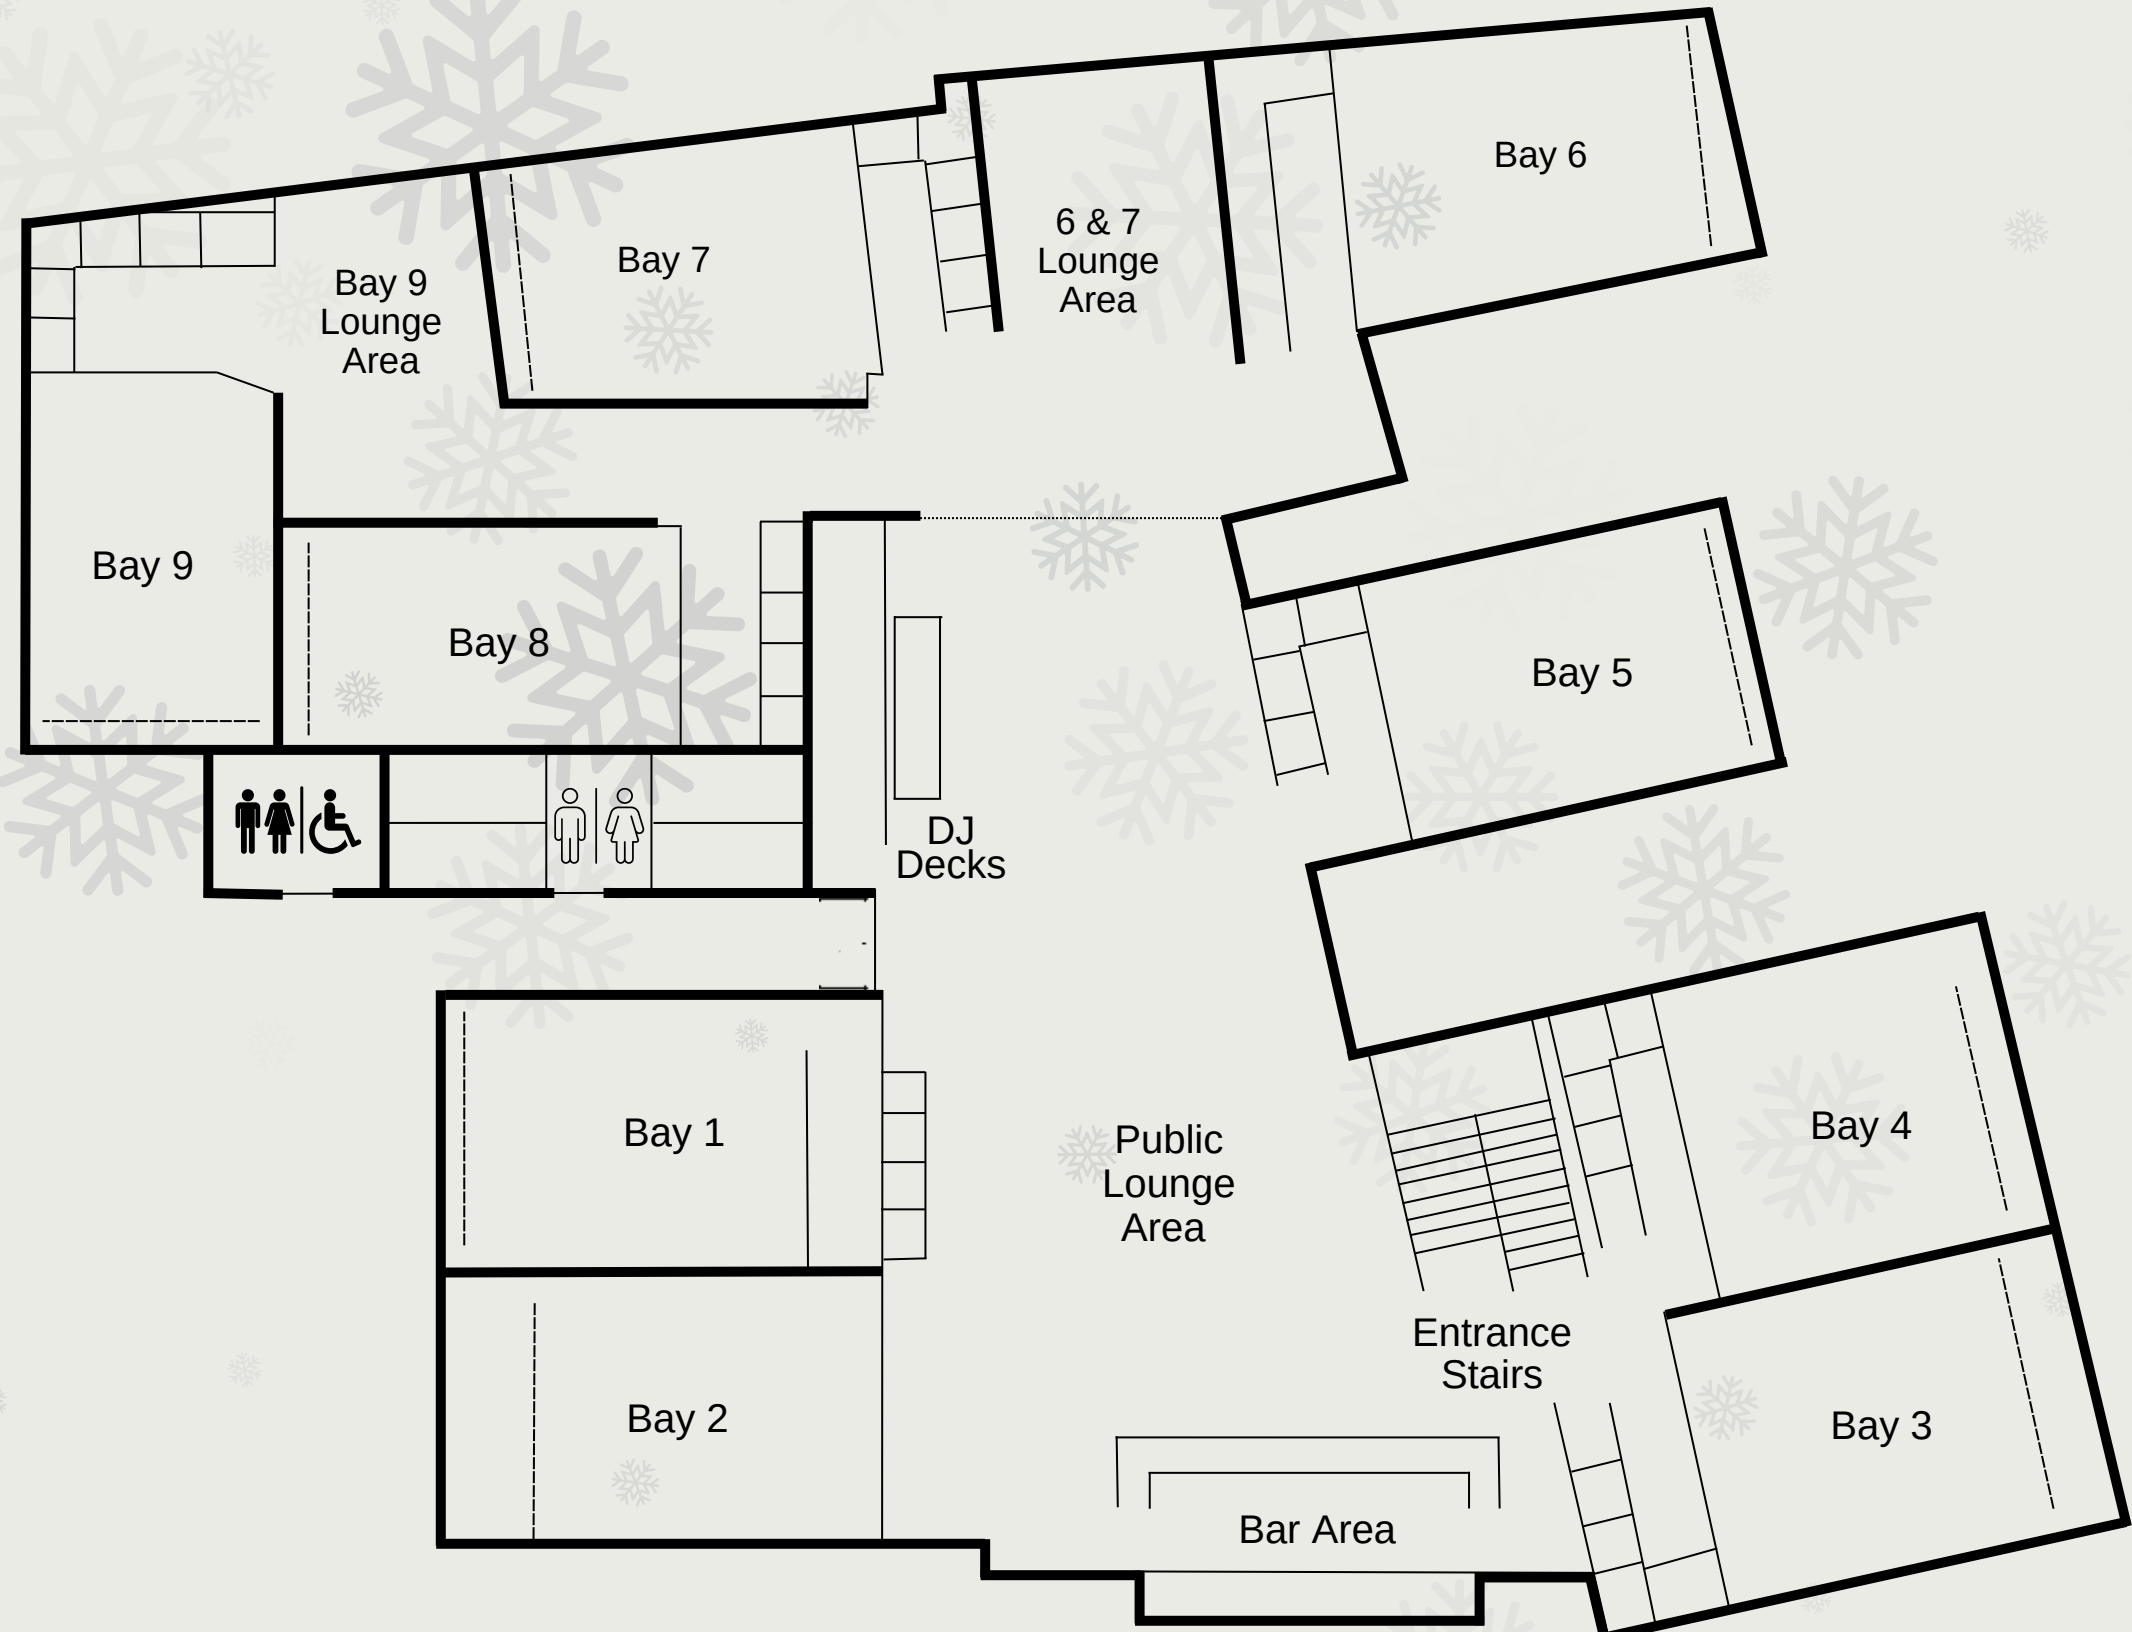

Soho Floorplan