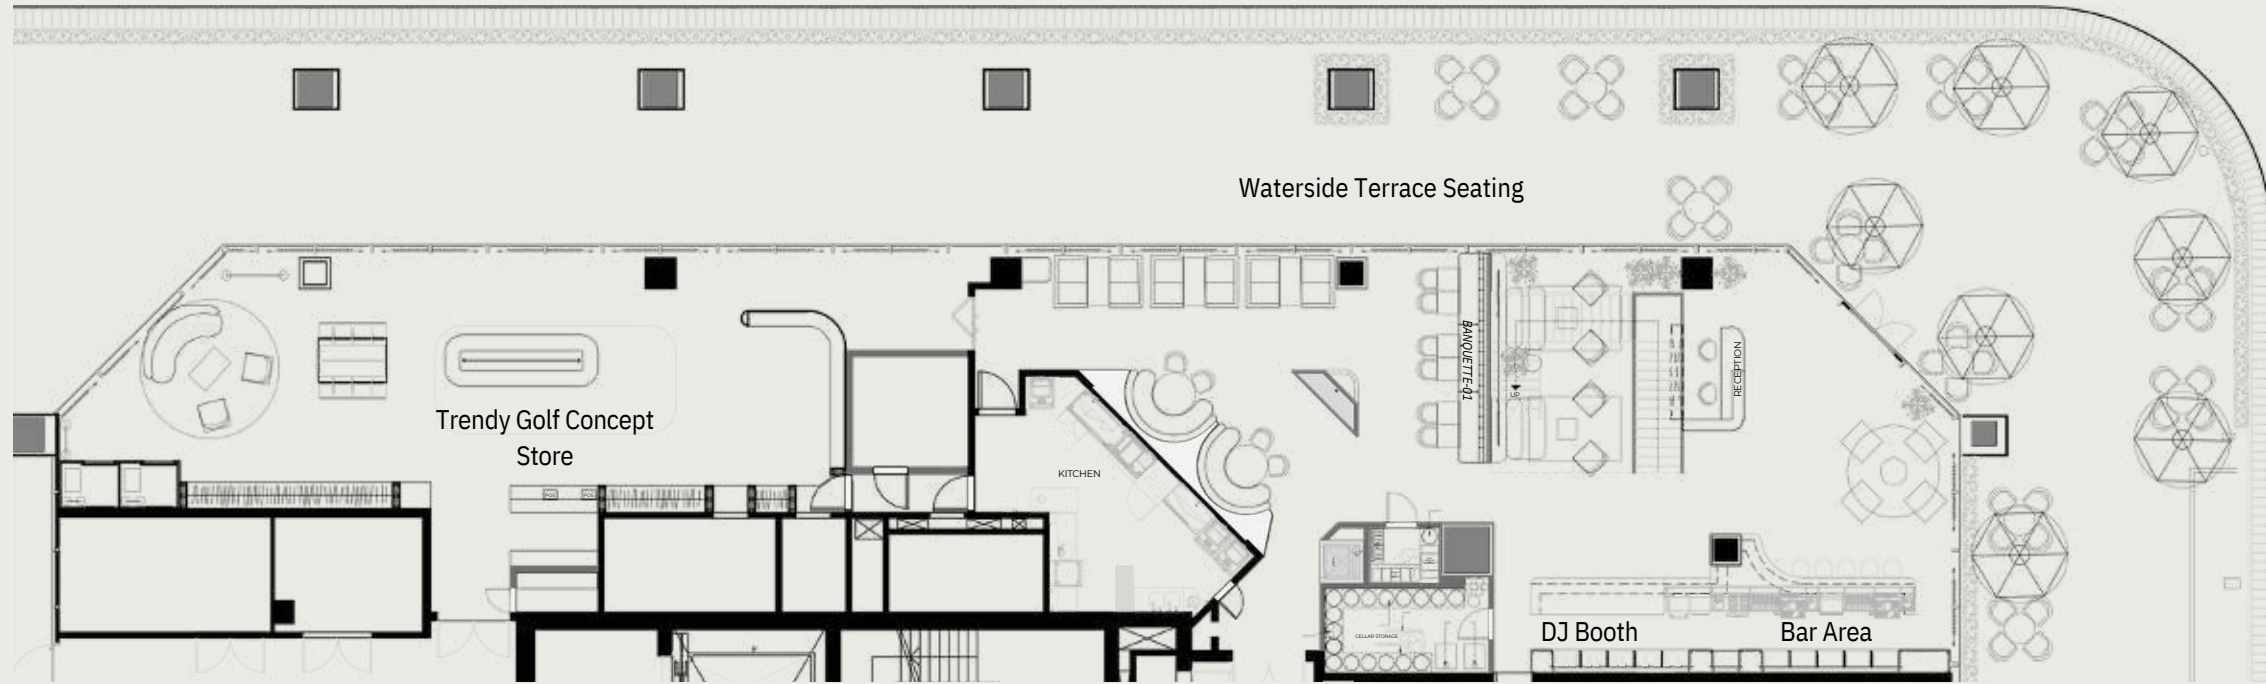

Ground Floor

Upper Floor

Lower Floor

Canary Floorplan

Ground Floor

Promenade Floor

A close-up photograph of a Christmas tree. The focus is on a large, shimmering copper-colored ornament with a textured, glittery surface. The ornament is surrounded by dark green pine needles and several warm white lights that are out of focus, creating a bokeh effect. The background is a soft, warm glow, suggesting a cozy indoor setting.