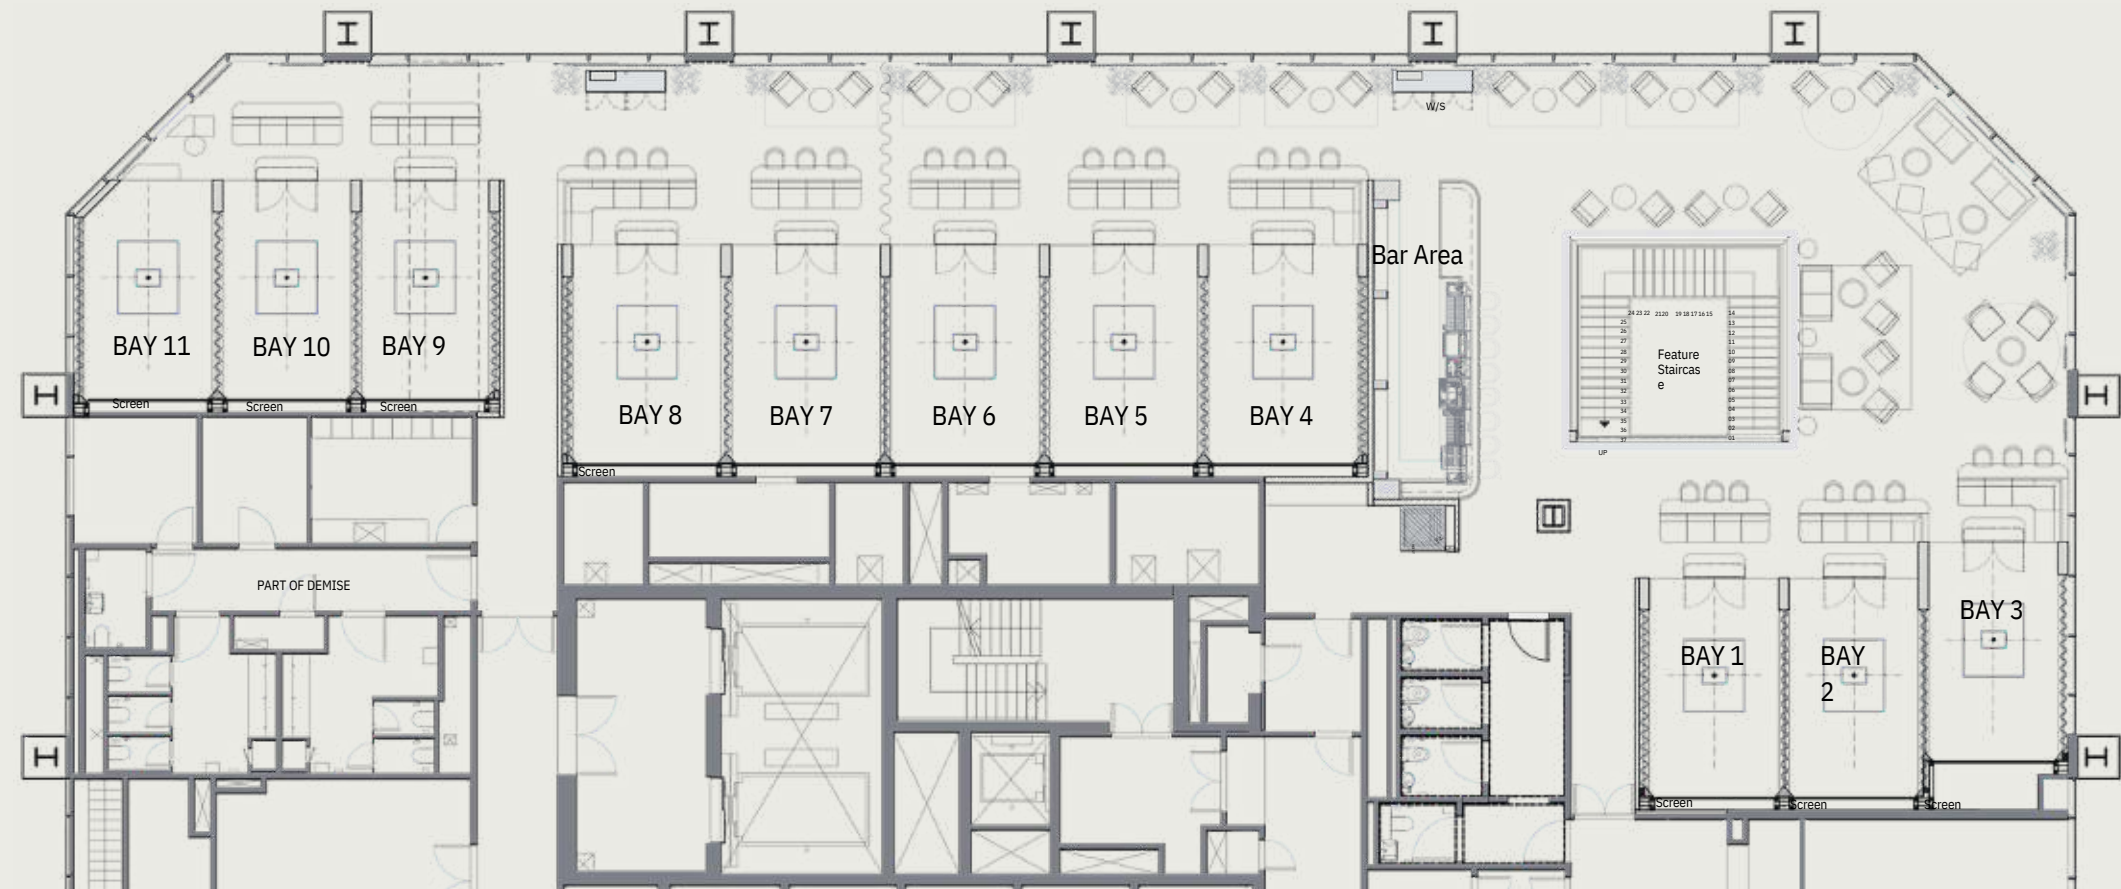

Ground Floor

Upper Floor

Lower Floor

Canary Floorplan

Ground Floor

Promenade Floor

A close-up photograph of a Christmas tree. The focus is on a large, shimmering copper-colored ornament with a textured, glittery surface. The ornament is surrounded by dark green pine needles and several warm white lights that are out of focus, creating a bokeh effect. The background is a soft, warm glow, suggesting a cozy indoor setting.