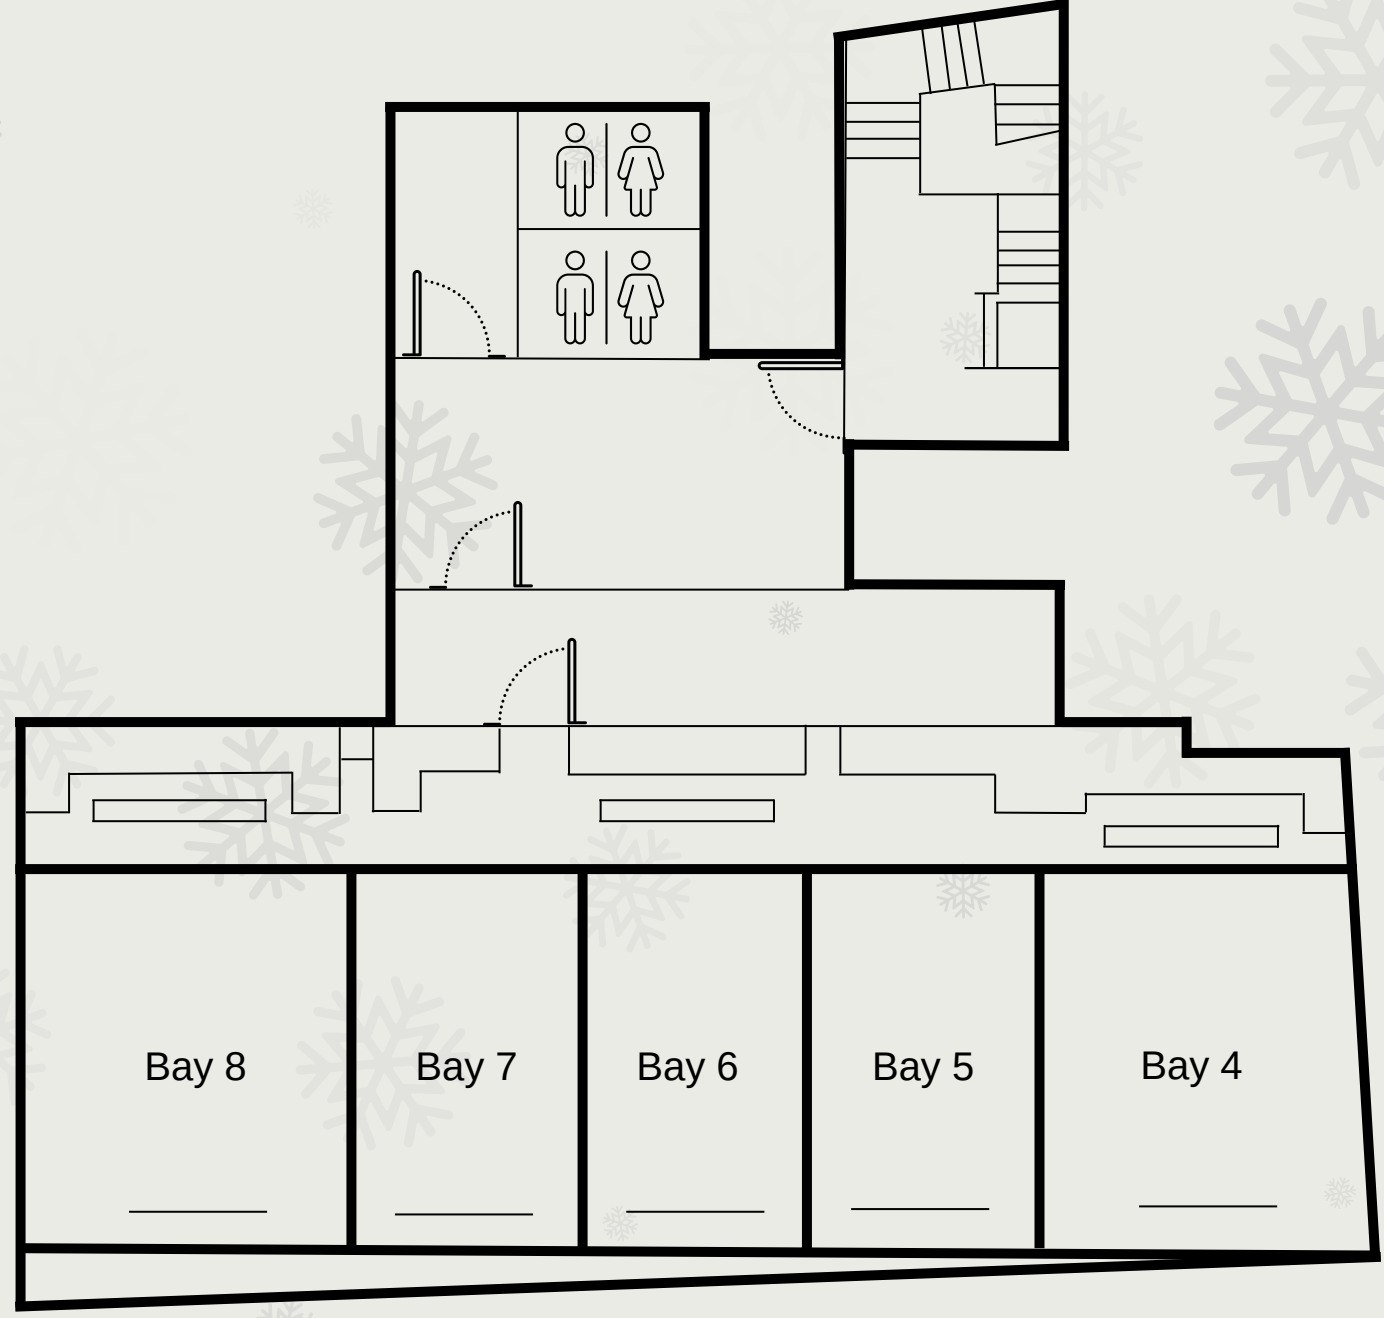

Soho

12 Meard St,
London
W1F 0EQ

City

62 Bishopsgate,
London
EC2N 4AW

Canary

30 Churchill Place
London
E14 5EU

Soho Floorplan

City Floorplan

Ground Floor

Upper Floor

Lower Floor

Canary Floorplan

Ground Floor

Promenade Floor

A close-up photograph of a Christmas tree. The focus is on a large, shimmering copper-colored ornament with a textured, glittery surface. The ornament is surrounded by dark green pine needles and several warm white lights that are out of focus, creating a bokeh effect. The background is a soft, warm glow, suggesting a cozy indoor setting.