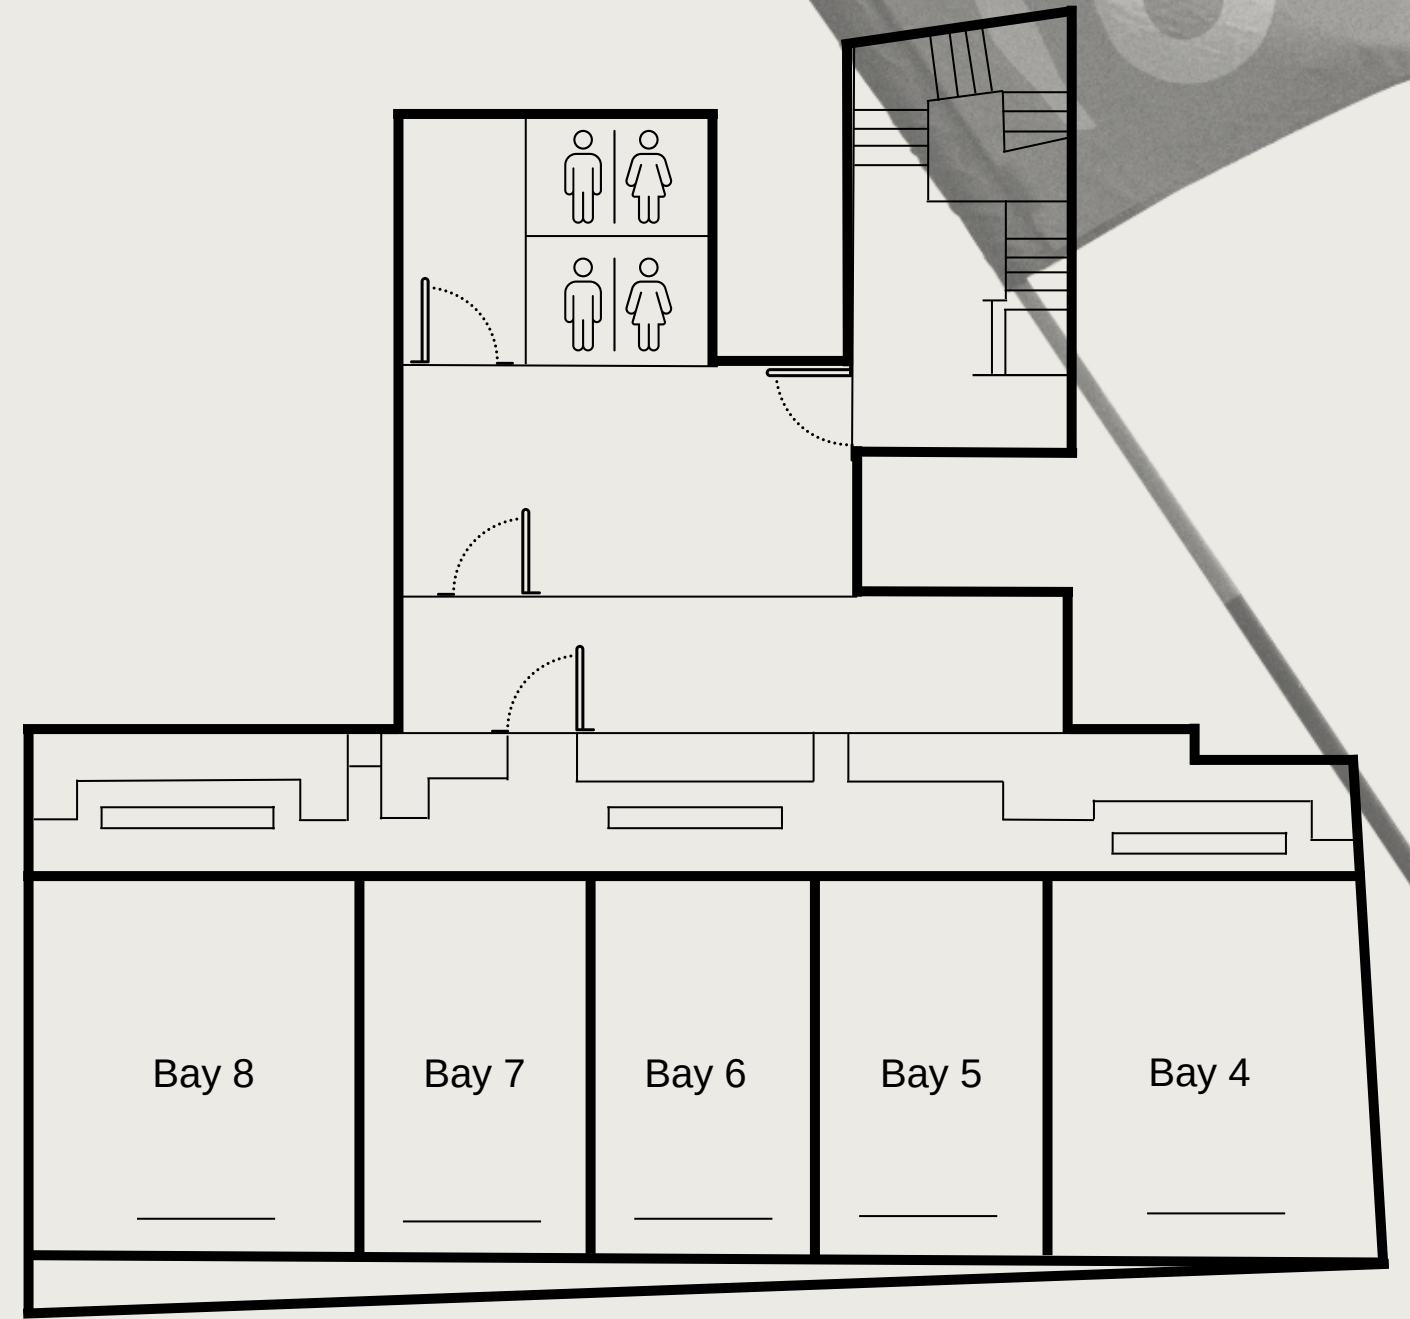

£500

PGA Pro for event assistance

£150 ph

Additional dish per person

£9 pp

Soho Floorplan

City Floorplan

Ground Floor

Upper Floor

Lower Floor

Three.
London.
Clubs.

Pitch.Soho

Nestled down quiet Meard Street, our flagship Soho Clubhouse is both a golfing sanctuary from the outside world and in the heart of the action. Spread over 8,000 sqft with nine versatile bays and a chic bar, it's a flexible events space built around golf but offering so much more.