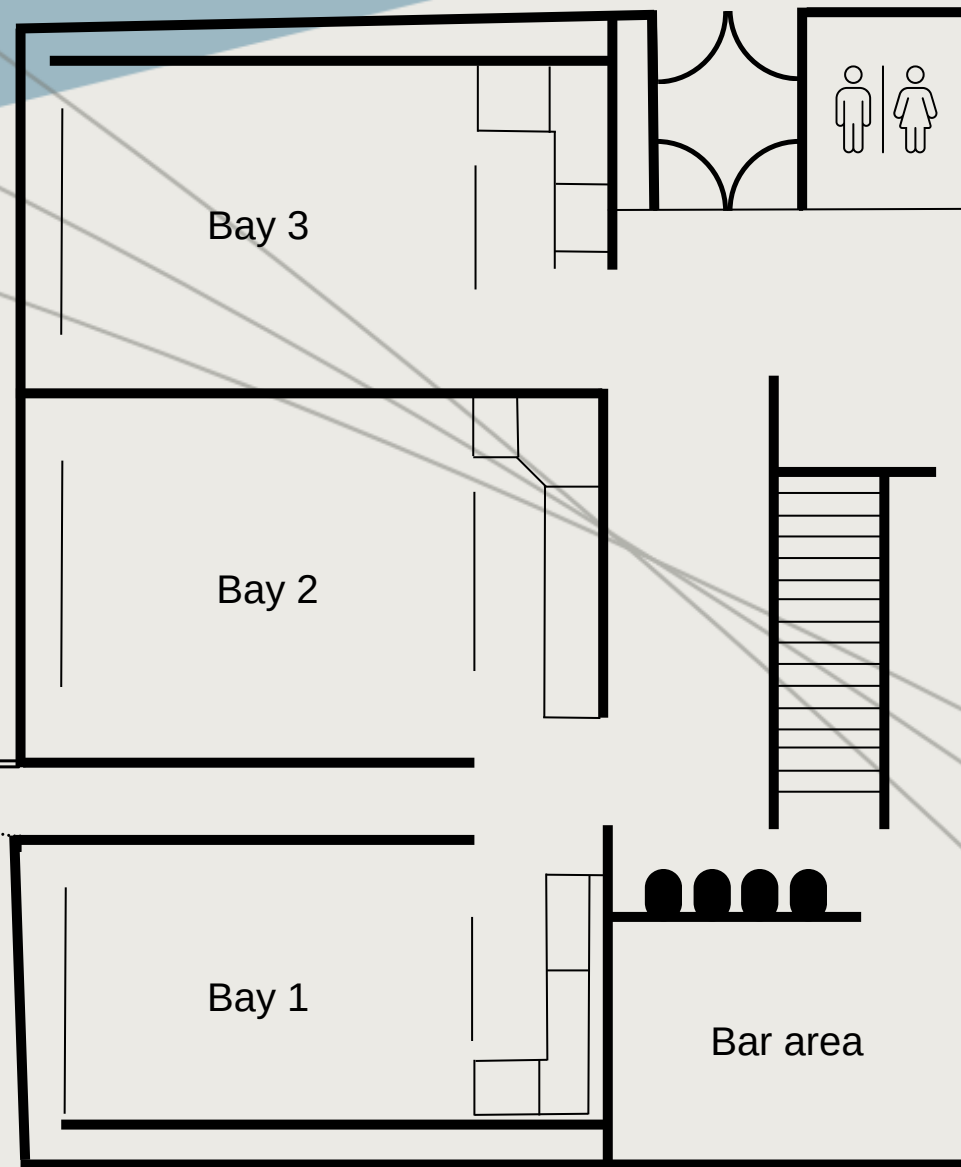

City Floorplan

Ground Floor