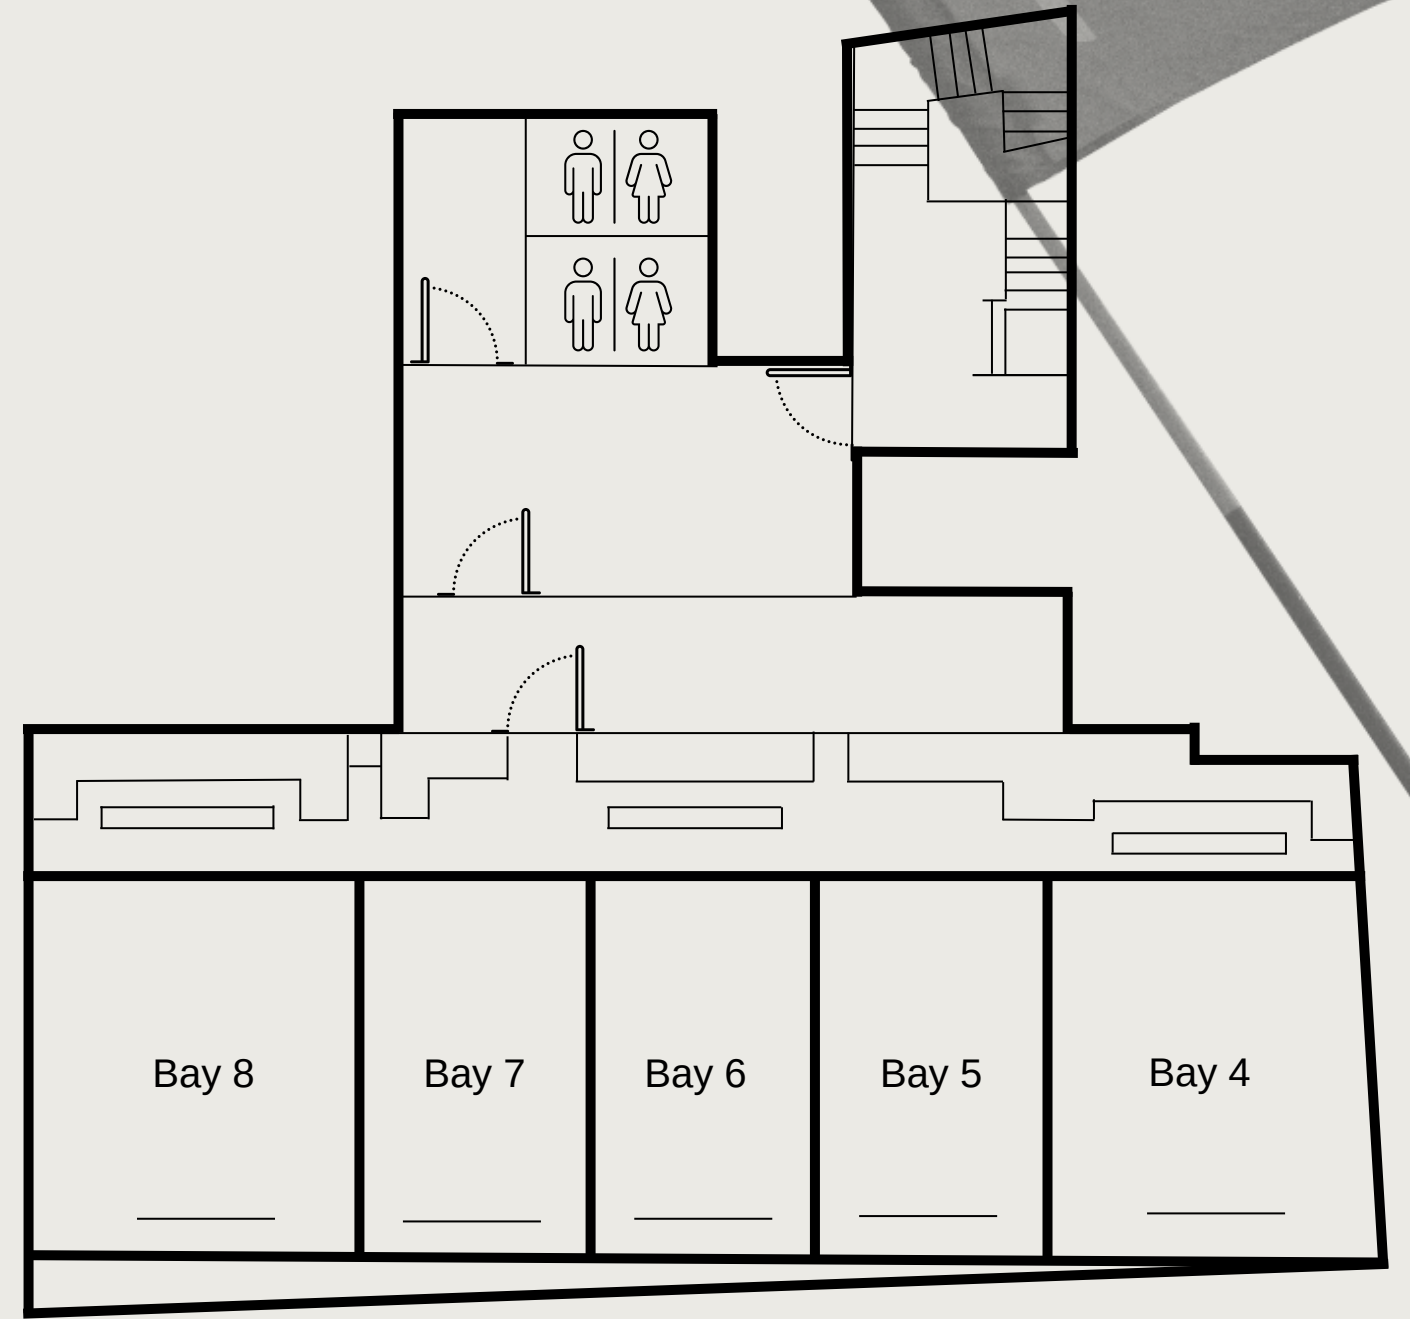

£89 pp

Soho Floorplan

City Floorplan

Ground Floor

Upper Floor

Lower Floor

Pitch.Events

Additional Upgrades

Additional dish per person

£9 pp

Three.
London.
Clubs.

Pitch.Soho

Nestled down quiet Meard Street, our flagship Soho Clubhouse is both a golfing sanctuary from the outside world and in the heart of the action. Spread over 8,000 sqft with nine versatile bays and a chic bar, it's a flexible events space built around golf but offering so much more.