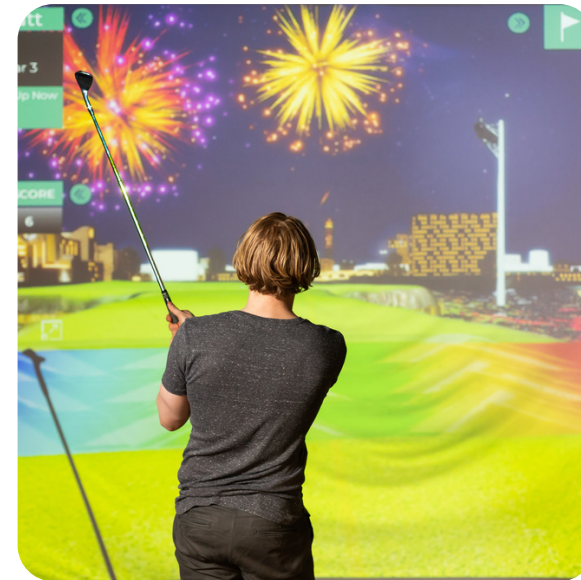

£32 pp

BIRDIE

Two hours of games
Two house drinks
One '18 Greens' dish
Private area
Use of lounge

£39 pp

EAGLE

Two hours of games
Two premium drinks
Two '18 Greens' dishes
Private area
Use of lounge

£49 pp

ALBATROSS